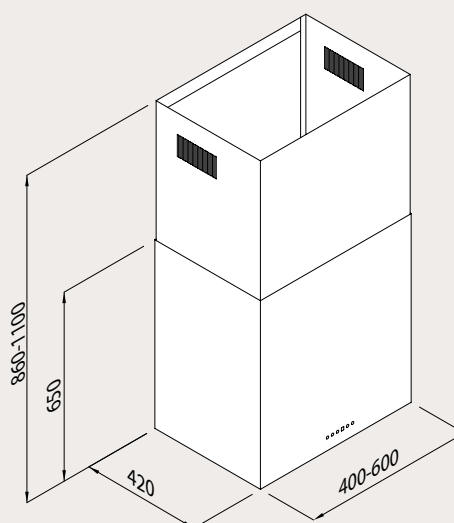

# EISINGER SQUARE-LINE

## Wall-mounted hood

Type	Art. no.	Colour/material	Width mm	EURO excl. VAT
<b>ESQ 404 W XS</b>	110.0071.117	Stainless steel	400	1400.–
<b>ESQ 604 W XS</b>	110.0071.118	Stainless steel	600	1500.–

### Technical data

Intensive level	770 m <sup>3</sup> /60 dB
Lighting	halogen/20 W/ 2 pieces
Motor power	250 W/230 Volt
Grease filter	1 pc.
Connector	150 mm
Hood height from hob	650 mm

### Hood height can be reduced to

Top extraction	500 mm
Side extraction	650 mm
Rear extraction	650 mm
Front extraction	650 mm
Recirculation	650 mm
Special heights on request	
Hood height can be reduced to (subject to surcharge, see page 14)	