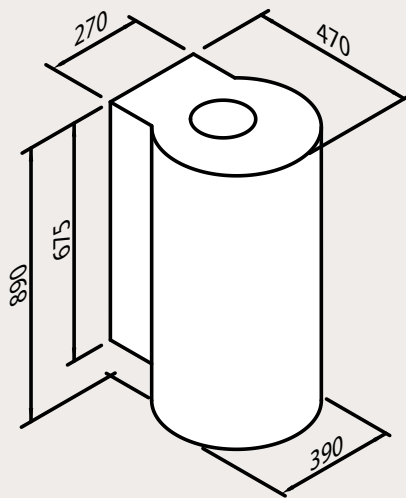

## Wall-mounted hood

Type	Art. no.	Colour/material	Width mm	EURO excl. VAT
<b>ERL 3904 W XS</b>	110.0052.871	Stainless steel	390	1675.–

### Technical data

Intensive level	770 m <sup>3</sup> /60 dB
Lighting	halogen/20 W/ 2 pieces
Motor power	310 W/230 Volt
Grease filter	1 pc.
Connector	150 mm
Hood height from hob	650-700 mm