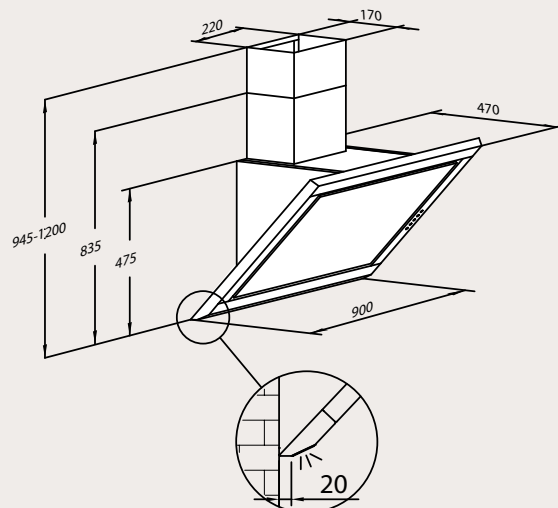

EISINGER FUTURA-LINE

Wall-mounted hood

Type	Art. no.	Colour/material	Width mm	EURO excl. VAT
EFL 904 W XS	110.0052.900	Stainless steel, glass	900	1760.–

Technical data

Intensive level	770 m ³ /60 dB
Lighting	halogen/20 W/ 2 pieces
Motor power	310 W/230 Volt
Grease filter	1 pc.
Connector	150 mm
Hood height from hob	550 mm

Hood height can be reduced to

Top extraction	575 mm
Side extraction	675 mm
Rear extraction	675 mm
Front extraction	675 mm
Circulating air without standpipe	
Special heights on request	
Hood height can be reduced to (subject to surcharge, see page 14)	