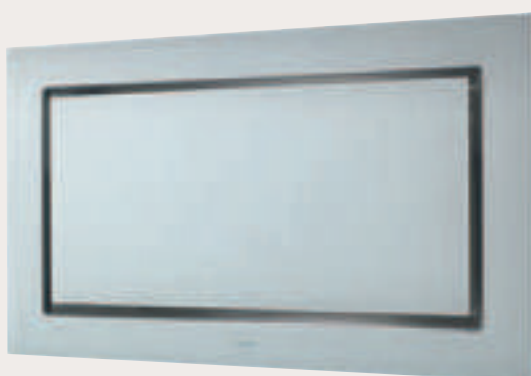

EISINGER CRISTAL-LINE

Wall-mounted hood

Type	Art. no.	Colour/material	Width mm	EURO excl. VAT
Cristal-Line White	110.0053.818	Glass, stainless steel	1000	2868.–
Cristal-Line Black	110.0053.817	Glass, stainless steel	1000	2868.–

Technical data

Grease filter	2 pieces
Connector	150/180 mm
Flat duct	250 x 90 mm
Hood height from hob	300 mm

Options

Recirculation optional, only with active carbon filter	
External ventilator possible	✓
External fan required	
Closing flap possible	✓
Potential-free connection	✓
Electronic control	✓
Electronic touch control	
Push-button control	
Visual grease filter saturation indicator	
Continuous fan function	
Overrun function	✓
Remote control, optional	
Extra quiet	
Perimetric extraction	✓