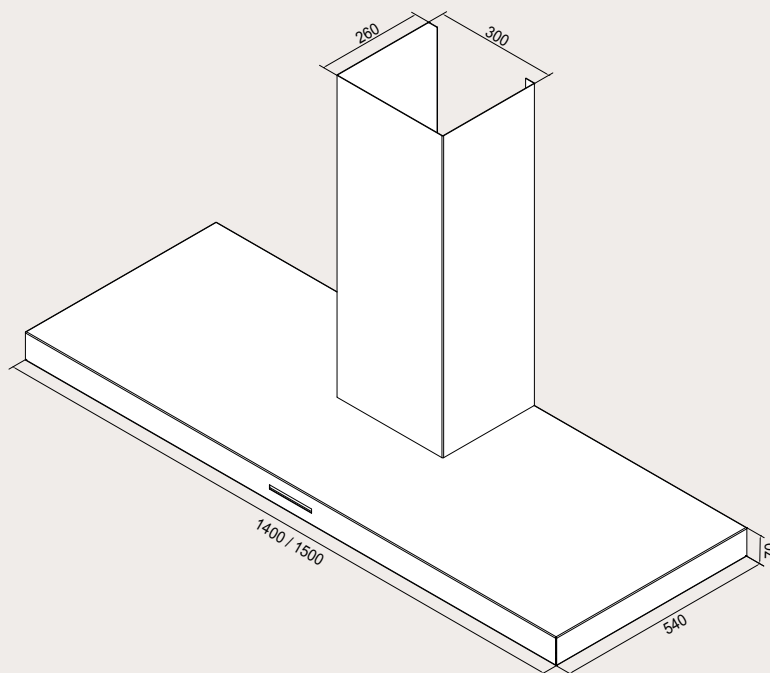

## Wall-mounted hoods

| Type              | Art. no.     | Description  | EURO<br>excl. VAT |
|-------------------|--------------|--|-------------------|
| <b>EWH 140 XS</b> | 110.0066.822 | Edge extraction (1 glass cover)<br>Dimensions 1400 x 540 x 70 mm<br>4 grease filters, dimensions 350 x 251 mm<br>3 halogen spots à 20 Watt<br>1 duct, square, 1200 x 350 x 260 mm<br>1 operating element<br>1 ventilator à 870 m <sup>3</sup> /h | 4730.–            |
| <b>EWH 150 XS</b> | 110.0066.823 | Edge extraction (1 glass cover)<br>Dimensions 1500 x 540 x 70 mm<br>4 grease filters, dimensions 350 x 251 mm<br>3 halogen spots à 20 Watt<br>1 duct, square, 1200 x 350 x 260 mm<br>1 operating element<br>1 ventilator à 870 m <sup>3</sup> /h | 4830.–            |

## Wall-mounted hoods

| Type              | Art. no.     | Description   | EURO<br>excl. VAT |
|-------------------|--------------|---|-------------------|
| <b>EWH 180 XS</b> | 110.0066.826 | Edge extraction (2 glass covers)<br>Dimensions 1800 x 540 x 70 mm<br>5 grease filters, dimensions 350 x 251 mm<br>4 halogen spots à 20 Watt<br>2 ducts, square, 1200 x 350 x 260 mm<br>2 operating elements<br>2 ventilators à 870m <sup>3</sup> /h | 7340.–            |
| <b>EWH 200 XS</b> | 110.0066.828 | Edge extraction (2 glass covers)<br>Dimensions 2000 x 540 x 70 mm<br>6 grease filters, dimensions 350 x 251 mm<br>4 halogen spots à 20 Watt<br>2 ducts, square, 1200 x 350 x 260 mm<br>2 operating elements<br>2 ventilators à 870m <sup>3</sup> /h | 7530.–            |