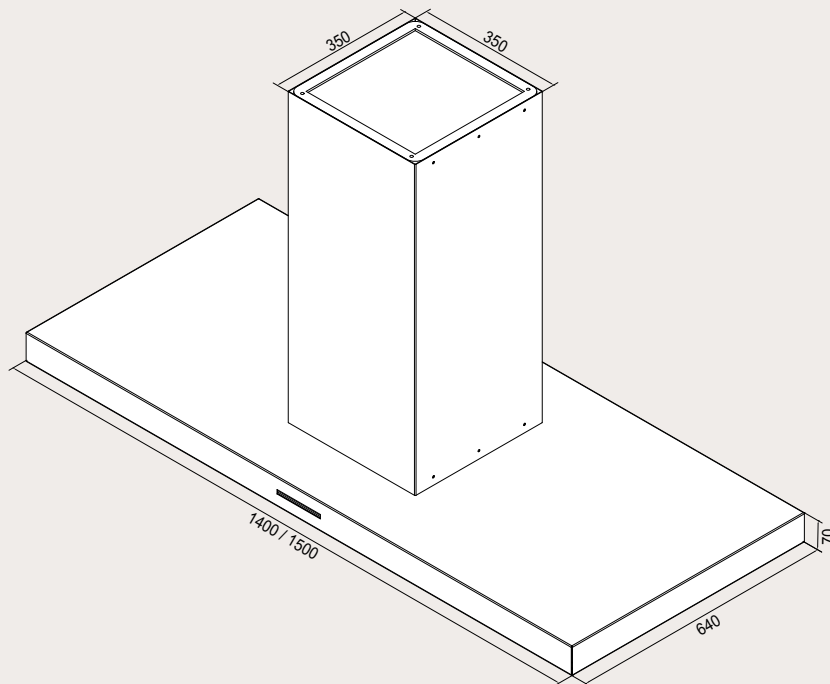

EISINGER CUSTOM DESIGNS

Island hoods

Type	Art. no.	Description	EURO excl. VAT
EIH 140 XS	110.0066.482	Edge extraction (1 glass cover) Dimensions 1400 x 640 x 70 mm 4 grease filters, dimensions 350 x 251 mm 4 halogen spots à 20 Watt 1 duct, square, 1200 x 350 x 350 mm 1 operating element 1 ventilator à 870m³/h	4950.–
EIH 150 XS	110.0066.485	Edge extraction (1 glass cover) Dimensions 1500 x 640 x 70 mm 4 grease filters, dimensions 350 x 251 mm 4 halogen spots à 20 Watt 1 duct, square, 1200 x 350 x 350 mm 1 operating element 1 ventilator à 870m³/h	5000.–