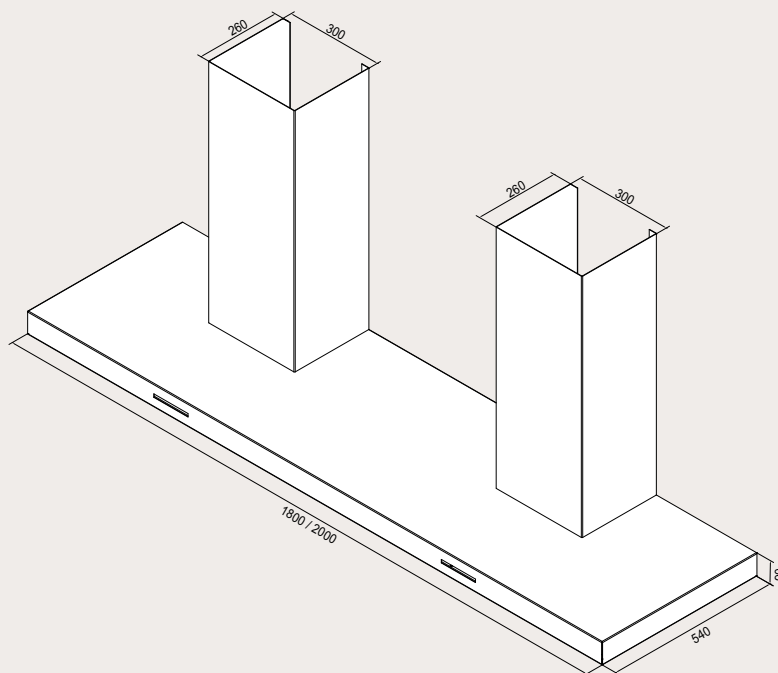

## Wall-mounted hoods

| Type              | Art. no.     | Description  | EURO<br>excl. VAT |
|-------------------|--------------|--|-------------------|
| <b>EWH 140 XS</b> | 110.0066.822 | Edge extraction (1 glass cover)<br>Dimensions 1400 x 540 x 70 mm<br>4 grease filters, dimensions 350 x 251 mm<br>3 halogen spots à 20 Watt<br>1 duct, square, 1200 x 350 x 260 mm<br>1 operating element<br>1 ventilator à 870 m <sup>3</sup> /h | 4730.–            |
| <b>EWH 150 XS</b> | 110.0066.823 | Edge extraction (1 glass cover)<br>Dimensions 1500 x 540 x 70 mm<br>4 grease filters, dimensions 350 x 251 mm<br>3 halogen spots à 20 Watt<br>1 duct, square, 1200 x 350 x 260 mm<br>1 operating element<br>1 ventilator à 870 m <sup>3</sup> /h | 4830.–            |

## Wall-mounted hoods

| Type              | Art. no.     | Description   | EURO<br>excl. VAT |
|-------------------|--------------|---|-------------------|
| <b>EWH 180 XS</b> | 110.0066.826 | Edge extraction (2 glass covers)<br>Dimensions 1800 x 540 x 70 mm<br>5 grease filters, dimensions 350 x 251 mm<br>4 halogen spots à 20 Watt<br>2 ducts, square, 1200 x 350 x 260 mm<br>2 operating elements<br>2 ventilators à 870m <sup>3</sup> /h | 7340.–            |
| <b>EWH 200 XS</b> | 110.0066.828 | Edge extraction (2 glass covers)<br>Dimensions 2000 x 540 x 70 mm<br>6 grease filters, dimensions 350 x 251 mm<br>4 halogen spots à 20 Watt<br>2 ducts, square, 1200 x 350 x 260 mm<br>2 operating elements<br>2 ventilators à 870m <sup>3</sup> /h | 7530.–            |