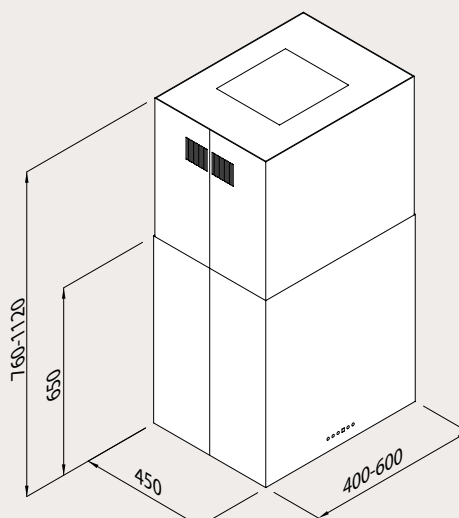

# EISINGER SQUARE-LINE

## Island hood

Type	Art. no.	Colour/material	Width mm	EURO excl. VAT
<b>ESQ 404 I XS</b>	110.0071.120	Stainless steel	400	1700.–
<b>ESQ 604 I XS</b>	110.0071.121	Stainless steel	600	1980.–

### Technical data

Intensive level	770 m <sup>3</sup> /60 dB
Lighting	halogen/20 W/ 2 pieces
Motor power	250 W/230 Volt
Grease filter	1 pc.
Connector	150 mm
Hood height from hob	650 mm

### Hood height can be reduced to

Top extraction	500 mm
Side extraction	650 mm
Rear extraction	650 mm
Front extraction	650 mm
Recirculation	650 mm
Special heights on request	
Hood height can be reduced to (subject to surcharge, see page 24)	