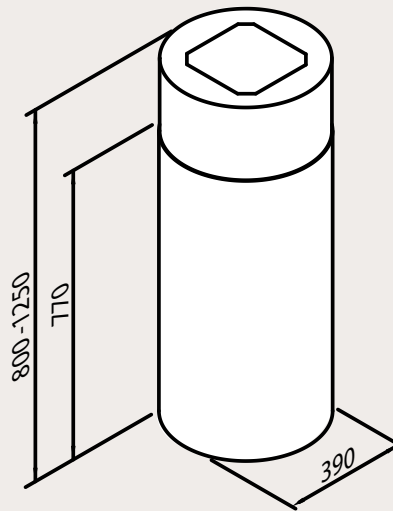

EISINGER RONDO-LINE

Island hood

Type	Art. no.	Colour/material	Width mm	EURO excl. VAT
ERL 3904 I XS	110.0052.860	Stainless steel	390	1935.–

Technical data

Intensive level	770 m ³ /60 dB
Lighting	halogen/20 W/ 2 pieces
Motor power	310 W/230 Volt
Grease filter	1 pc.
Connector	150 mm
Hood height from hob	650-700 mm

Hood height can be reduced to

Top extraction	500 mm
Side extraction	650 mm
Rear extraction	650 mm
Front extraction	650 mm
Circulated air not possible	
Special heights on request	
Hood height can be reduced to (subject to surcharge, see page 24)	