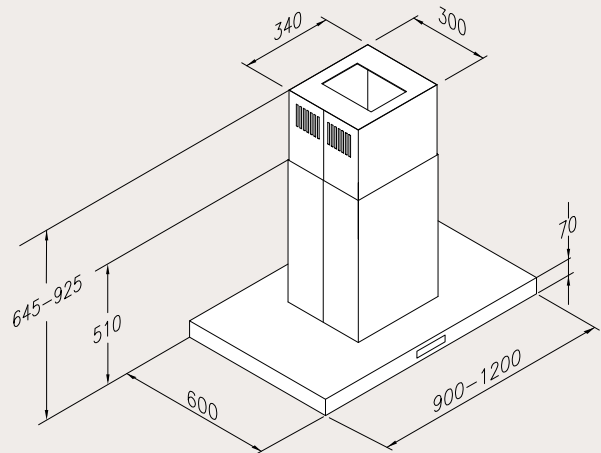

EISINGER CLASSIC-LINE

Island hood

Type	Art. no.	Colour/material	Width mm	EURO excl. VAT
ECL 904 I XS	110.0071.125	Stainless steel, glass	900	2560.–
ECL 1204 I XS	110.0071.126	Stainless steel, glass	1200	2980.–

Technical data

Intensive level	800 m ³ /60 dB
Lighting	halogen/20 W/ 3 or 4 resp.
Motor power	250 W/230 Volt
Grease filter	3 or 4 pieces
Connector	150 mm
Hood height from hob	700-750 mm

Options

Recirculation optional, only with active carbon filter	
External ventilator possible	
External fan required	
Closing flap possible	✓
Potential-free connection	✓
Electronic control	
Electronic touch control	✓
Push-button control	
Visual grease filter saturation indicator	✓
Continuous fan function	
Overrun function	✓
Remote control, optional	
Extra quiet	
Perimetric extraction	✓

Hood height can be reduced to

Top extraction	510 mm
Side extraction	650 mm
Rear extraction	650 mm
Front extraction	650 mm
Recirculation	650 mm
Special heights on request	
Hood height can be reduced to (subject to surcharge, see page 24)	