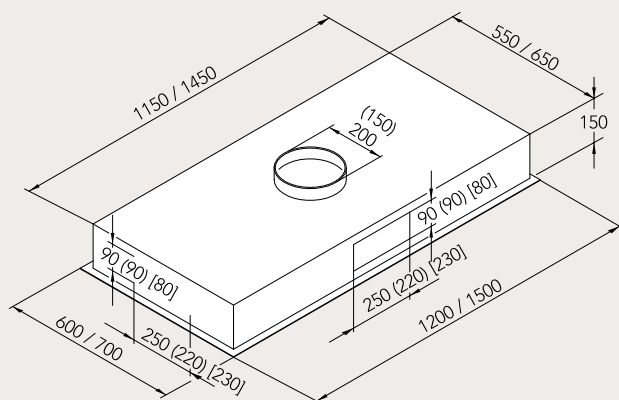

EISINGER COVER-LINE

Ceiling hood

Type	Art. no.	Colour/material	Width mm	EURO excl. VAT
EOL 1204 C XS GL	110.0086.249	Stainless steel, glass	1200	2260.–
EOL 1504 C XS GL	110.0175.171	Stainless steel, glass	1500	3050.–

Technical data

Lighting	halogen/20 W/ 4 pieces
Grease filter	3 pieces
Connector	150/180/200 mm
Flat duct	250 x 90 mm

Options

Recirculation optional, only with active carbon filter	
External ventilator possible	✓
External fan required	
Closing flap possible	✓
Potential-free connection	✓
Electronic control	✓
Electronic touch control	
Push-button control	
Visual grease filter saturation indicator	
Continuous fan function	
Overrun function	✓
Remote control, optional	
Extra quiet	
Perimetric extraction	✓

Accessories

Art. no.	Type	Description	EURO excl. VAT
112.0050.610	Control panel, external (Feller Edioziodue)	1 piece	375.–