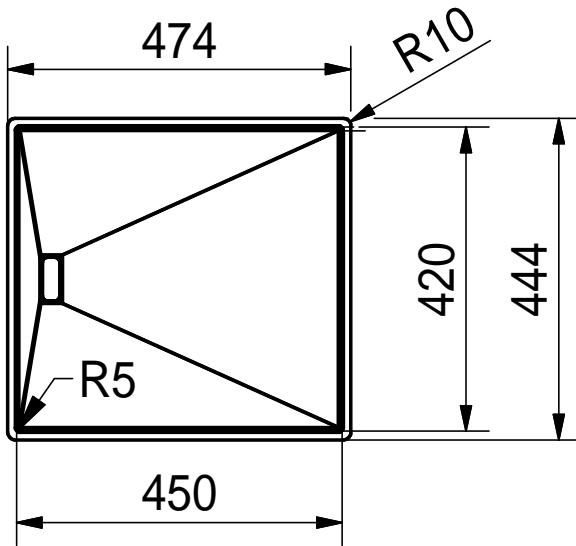

DT

Drawing No.	0056-188293	Revision	A
Drawn Date	19.02.2010		
These drawings and specifications are the property of NIRO-Plan AG and shall not be reproduced, copied or transferred to any third party without the prior written permission of NIRO-Plan AG, Aarburg, Switzerland.			

Franke K uchentechnik AG
CH-4663 Aarburg
Phone: +41 62 787 31 31
Internet : www.franke.com

TLX_204_45
installing document

Sheet	Sheets
5	6