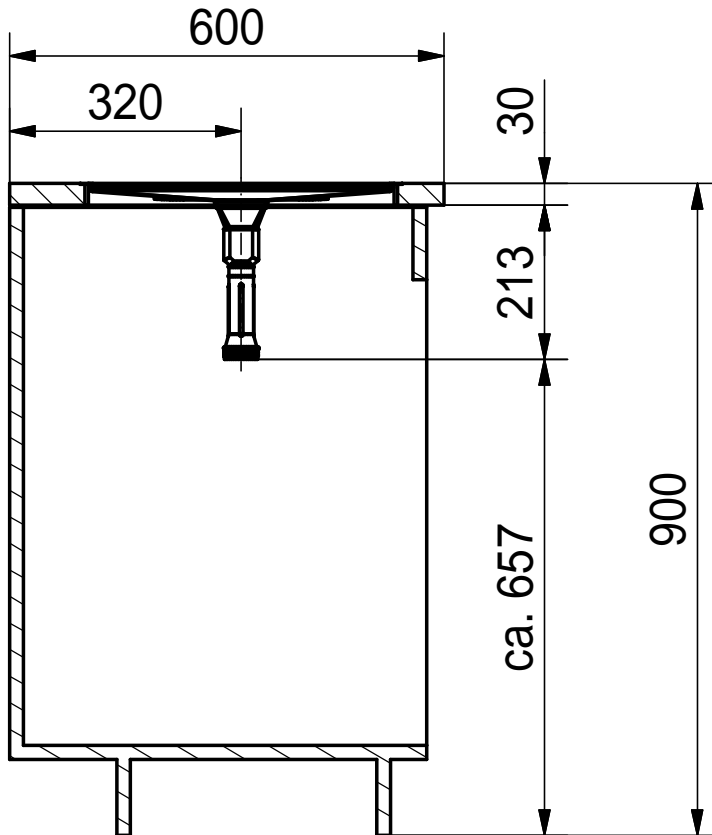

DS

Drawing No.	0056-188293	Revision	A
Drawn Date	19.02.2010		
These drawings and specifications are the property of NIRO-Plan AG and shall not be reproduced, copied or transferred to any third party without the prior written permission of NIRO-Plan AG, Aarburg, Switzerland.			

Franke Küchentechnik AG
CH-4663 Aarburg
Phone: +41 62 787 31 31
Internet: www.franke.com

TLX_204_45
installing document

Sheet	Sheets
2	6