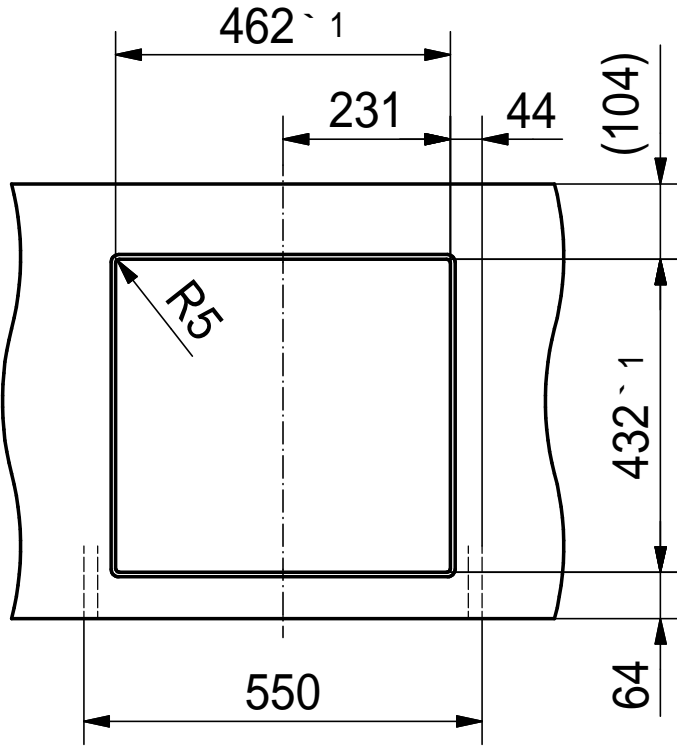

CO

Drawing No.	0056-188293	Revision	A
Drawn Date	19.02.2010		
These drawings and specifications are the property of NIRO-Plan AG and shall not be reproduced, copied or transferred to any third party without the prior written permission of NIRO-Plan AG, Aarburg, Switzerland.			

Franke Küchentechnik AG
CH-4663 Aarburg
Phone: +41 62 787 31 31
Internet: www.franke.com

TLX_204_45
installing document

Sheet	Sheets
3	6