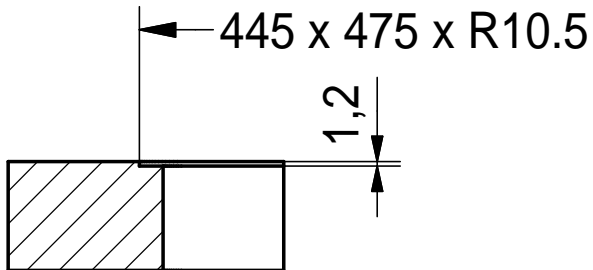

CO

Drawing No.	0056-188293	Revision	A
Drawn Date	19.02.2010		
These drawings and specifications are the property of NIRO-Plan AG and shall not be reproduced, copied or transferred to any third party without the prior written permission of NIRO-Plan AG, Aarburg, Switzerland.			

Franke Küchentechnik AG
CH-4663 Aarburg
Phone: +41 62 787 31 31
Internet: www.franke.com

TLX_204_45
installing document

Sheet	Sheets
3	6