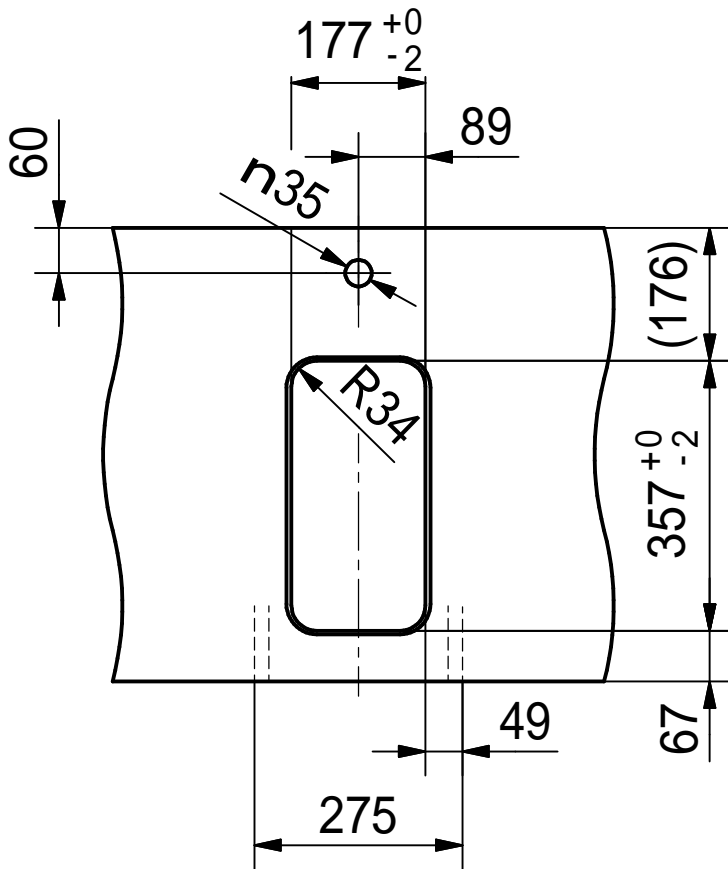

CO

Drawing No.	0056-186175	Revision	
Drawn Date	10.11.2009		
These drawings and specifications are the property of NIRO-Plan AG and shall not be reproduced, copied or transferred to any third party without the prior written permission of NIRO-Plan AG, Aarburg, Switzerland			

Franke Küchentechnik AG
CH-4663 Aarburg
Phone: +41 62 787 31 31
Internet: www.franke.com

PUX2101634
installing document

Sheet	Sheets
3	6