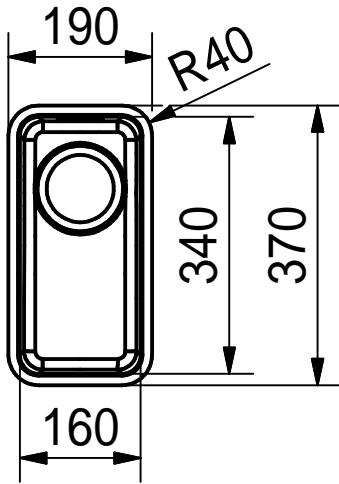

DT

Drawing No.	0056-186175	Revision	
Drawn Date	10.11.2009		
These drawings and specifications are the property of NIRO-Plan AG and shall not be reproduced, copied or transferred to any third party without the prior written permission of NIRO-Plan AG, Aarburg, Switzerland			

Franke Küchentechnik AG
CH-4663 Aarburg
Phone: +41 62 787 31 31
Internet: www.franke.com

PUX2101634
installing document

Sheet	Sheets
5	6