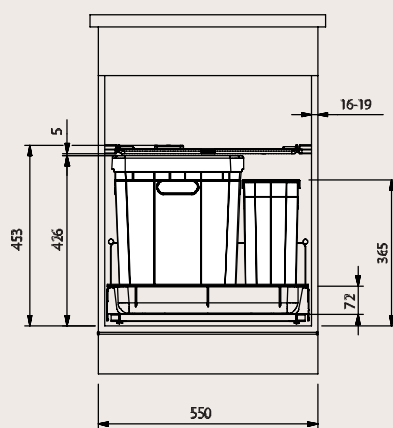

Product type	Art.no.	Cabinet size mm	Size mm	Description	EURO excl. VAT
Varia	121.0030.902	550	453x 425 x 424	<ul style="list-style-type: none"> - for 450 mm pull-out Blum Tandembox Hettich Quadro V6 Grass: Nova pro - 40-litre container for 35-litre bag - System lid with integrated activated carbon filter - Steel finished cabinet frame - Cleaning agent holder 	210.-

Blum tandem box with/without Blumotion
Pull-out depth 450 mm, 50 kg

Nova Pro Deluxe or Classic with/without Airmatic
Pull-out depth 450 mm, 70 kg

Inno Tech, Quadro V 6+ with/without Silent System
Pull-out depth 470 mm, 50 kg

Producttype	Art.No.	Cabinet size mm	Size mm	Description	EURO excl.VAT
Varia	121.0030.903	600	453 x 425 x 424	<ul style="list-style-type: none"> - for 450 mm pull-out Blum: Tandembox Hettich: Quadro V6 Grass: Nova pro - 40-litre container for 35-litre bag - System lid with integrated activated carbon filter - Steel finished cabinet frame - Cleaning agent holder 	210.-