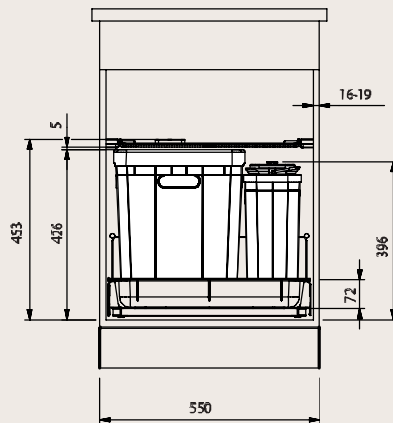

EISINGER SORTER 350

Waste systems for pull-outs from Blum, Grass and Hettich

Product type	Art.no.	Cabinet size mm	Size mm	Description	EURO excl. VAT
Composta	121.0032.743	550	459x 424 x 465	<ul style="list-style-type: none"> - for 450 mm pull-out - Blum Tandembox - Hettich: Quadro V6 - Grass: Nova pro - 40-litre container for 35-litre bag - Recycling bin for natural degradable waste, 5.5 litres, fitted with lid and activated carbon filter - System lid with integrated activated carbon filter - Steel finished cabinet frame 	230.-

Blum tandem box with/without Blumotion
Pull-out depth 450 mm, 50 kg

Nova Pro Deluxe or Classic with/without Airmatic
Pull-out depth 450 mm, 70 kg

Inno Tech, Quadro V 6+ with/without Silent System
Pull-out depth 470 mm, 50 kg

Product type	Art.No.	Cabinet size mm	Size mm	Description	EURO excl.VAT
Composta	121.0032.745	600	509 x 424 x 465	<ul style="list-style-type: none"> - for 450 mm pull-out Blum Tandembox - Hettich Quadro V6 - Grass: Nova pro - 40-litre container for 35-litre bag - Recycling bin for natural degradable waste, 5.5 litres, fitted with lid and activated carbon filter - for 450 mm pull-out Blum Tandembox - Hettich Quadro V6 - Grass: Nova pro - 40-litre container for 35-litre bag - Recycling bin for natural degradable waste, 5.5 litres, fitted with lid and activated carbon filter - Battery holder - System lid with integrated activated carbon filter - Steel finished cabinet frame 	230.-