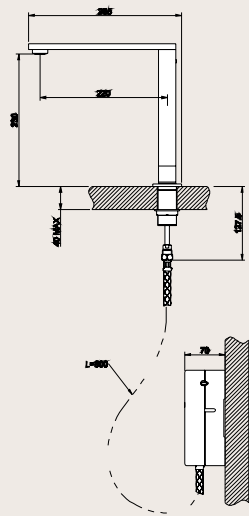

EISINGER TOPAZ

Taps

Product type	Art.no.	Colour/material	Description	EURO excl. VAI
Swivel spout	115.0086.205	Stainless steel	Swivel range 160° 3 freely storable settings water temperature and quantity. Ergonomic operation via turn and press. Coloured light on the operating component displays temperature.	1600.-

Delivery time: approx. 4 weeks from date of order.

Product type	Art.no.	Colour/material	Description	EURO excl. VAI
Pull-out spout	115.0086.200	Stainless steel	Swivel range 360° 3 freely storable settings water temperature and quantity.	1635.-
	115.0086.207	Stainless steel, black	Ergonomic operation via turn and press. Coloured light on the operating component displays temperature.	1635.-

Delivery time: approx. 4 weeks from date of order.

Product type	Art.no.	Colour/material	Description	EURO excl. VAI
--------------	---------	-----------------	-------------	-------------------

Wall-mounted tap	115.0086.215	Stainless steel	3 freely storable settings water temperature and quantity. Ergonomic operation via turn and press. Coloured light on the operating component displays temperature.	1550.-
-------------------------	--------------	-----------------	--	--------