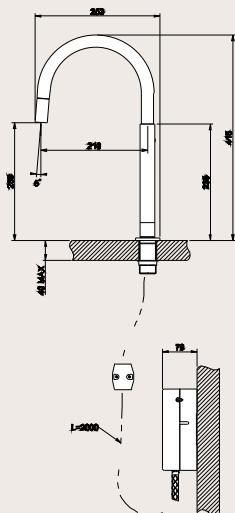

EISINGER TOPAZ

Taps

Product type	Art.no.	Colour/material	Description	EURO excl. VAI
Swivel spout	115.0086.205	Stainless steel	Swivel range 160° 3 freely storable settings water temperature and quantity. Ergonomic operation via turn and press. Coloured light on the operating component displays temperature.	1600.-

Delivery time: approx. 4 weeks from date of order.

Product type	Art.no.	Colour/material	Description	EURO excl. VAI
Pull-out spout	115.0086.200	Stainless steel	Swivel range 360° 3 freely storable settings water temperature and quantity.	1635.-
	115.0086.207	Stainless steel, black	Ergonomic operation via turn and press. Coloured light on the operating component displays temperature.	1635.-

Delivery time: approx. 4 weeks from date of order.

Product type	Art.no.	Colour/material	Description	EURO excl. VAI
--------------	---------	-----------------	-------------	-------------------

Wall-mounted tap	115.0086.215	Stainless steel	3 freely storable settings water temperature and quantity. Ergonomic operation via turn and press. Coloured light on the operating component displays temperature.	1550.-
-------------------------	--------------	-----------------	--	--------