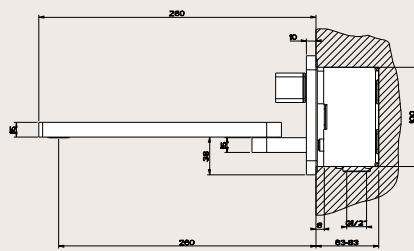

Delivery time: approx. 4 weeks from date of order.

Product type	Art.no.	Colour/material	Description	EURO excl. VAI
Pull-out spout	115.0086.200	Stainless steel	Swivel range 360° 3 freely storable settings water temperature and quantity.	1635.-
	115.0086.207	Stainless steel, black	Ergonomic operation via turn and press. Coloured light on the operating component displays temperature.	1635.-

Delivery time: approx. 4 weeks from date of order.

Product type	Art.no.	Colour/material	Description	EURO excl. VAI
--------------	---------	-----------------	-------------	-------------------

Wall-mounted tap	115.0086.215	Stainless steel	3 freely storable settings water temperature and quantity. Ergonomic operation via turn and press. Coloured light on the operating component displays temperature.	1550.-
-------------------------	--------------	-----------------	--	--------