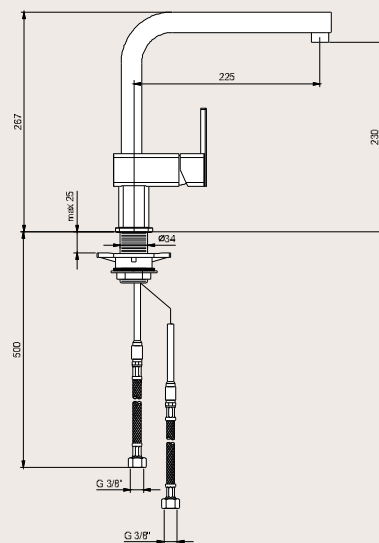

## Taps and soap dispensers

Product type	Art.no.	Colour/material	Description	EURO excl. VAI
Swivel spout	115.0059.335	Chrome	Swivel range 180° Lever position right, left, centered	457.-

Product type	Art.no.	Colour/material	Description	EURO excl. VAI
Swivel spout	115.0086.220	Stainless steel	Swivel range 180° Lever position right, left, centered	578.-

Product type	Art.no.	Colour/material	Description	EURO excl. VAI
<b>Pull-out spout</b>	115.0059.336	Chrome	Swivel range 180° Lever position right, left, centered	489.-

Product type	Art.no.	Colour/material	Description	EURO excl. VAI
<b>Pull-out spout</b>	115.0086.179	Stainless steel	Swivel range 180° Lever position right, left, centered	638.-

Product type	Art.no.	Colour/material	Description	EURO excl. VAT
<b>Pull-out spout, slant</b>	115.0059.337	Chrome	Swivel range 120° Lever position right	525.-

Product type	Art.no.	Colour/material	Description	EURO excl. VAT
<b>Soap dispenser</b>	119.0065.210	Chrome	incl. 350 ml plastic bottle, cover	325.-