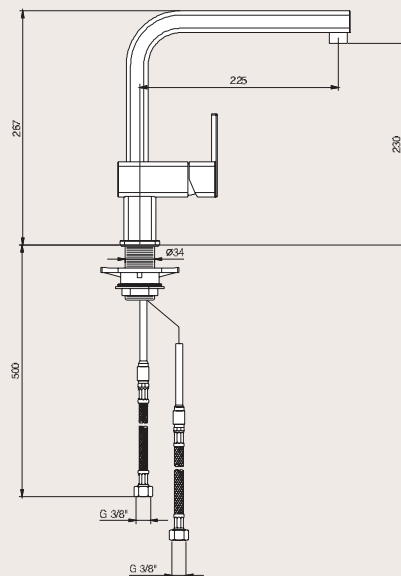

## Taps and soap dispensers

Product type	Art.no.	Colour/material	Description	EURO excl. VAI
Swivel spout	115.0059.335	Chrome	Swivel range 180° Lever position right, left, centered	457.-

Product type	Art.no.	Colour/material	Description	EURO excl. VAI
Swivel spout	115.0086.220	Stainless steel	Swivel range 180° Lever position right, left, centered	578.-

Product type	Art.no.	Colour/material	Description	EURO excl. VAI
<b>Pull-out spout</b>	115.0059.336	Chrome	Swivel range 180° Lever position right, left, centered	489.-

Product type	Art.no.	Colour/material	Description	EURO excl. VAI
<b>Pull-out spout</b>	115.0086.179	Stainless steel	Swivel range 180° Lever position right, left, centered	638.-

Product type	Art.no.	Colour/material	Description	EURO excl. VAT
<b>Pull-out spout, slant</b>	115.0059.337	Chrome	Swivel range 120° Lever position right	525.-

Product type	Art.no.	Colour/material	Description	EURO excl. VAT
<b>Soap dispenser</b>	119.0065.210	Chrome	incl. 350 ml plastic bottle, cover	325.-