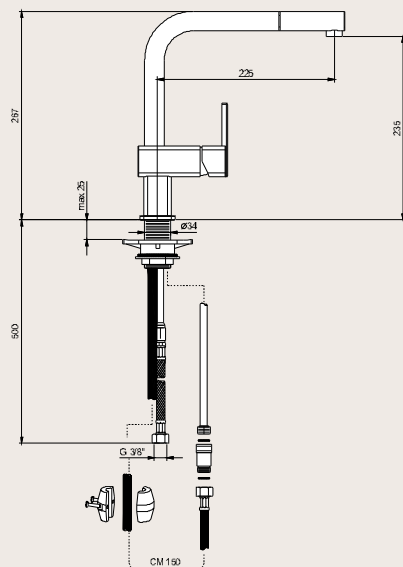

## Taps and soap dispensers

Product type	Art.no.	Colour/material	Description	EURO excl. VAI
Swivel spout	115.0059.335	Chrome	Swivel range 180° Lever position right, left, centered	457.-

Product type	Art.no.	Colour/material	Description	EURO excl. VAI
Swivel spout	115.0086.220	Stainless steel	Swivel range 180° Lever position right, left, centered	578.-

Product type	Art.no.	Colour/material	Description	EURO excl. VAI
<b>Pull-out spout</b>	115.0059.336	Chrome	Swivel range 180° Lever position right, left, centered	489.-

Product type	Art.no.	Colour/material	Description	EURO excl. VAI
<b>Pull-out spout</b>	115.0086.179	Stainless steel	Swivel range 180° Lever position right, left, centered	638.-

Product type	Art.no.	Colour/material	Description	EURO excl. VAT
<b>Pull-out spout, slant</b>	115.0059.337	Chrome	Swivel range 120° Lever position right	525.-

Product type	Art.no.	Colour/material	Description	EURO excl. VAT
<b>Soap dispenser</b>	119.0065.210	Chrome	incl. 350 ml plastic bottle, cover	325.-