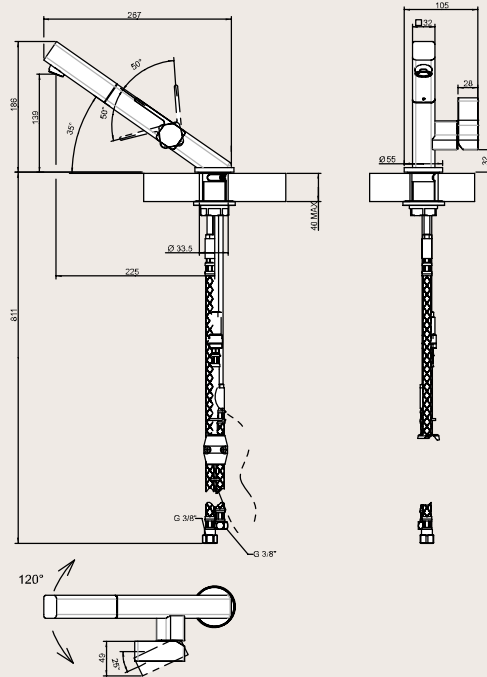

## Taps and soap dispensers

Product type	Art.no.	Colour/material	Description	EURO excl. VAI
Swivel spout	115.0059.335	Chrome	Swivel range 180° Lever position right, left, centered	457.-

Product type	Art.no.	Colour/material	Description	EURO excl. VAI
Swivel spout	115.0086.220	Stainless steel	Swivel range 180° Lever position right, left, centered	578.-

Product type	Art.no.	Colour/material	Description	EURO excl. VAI
<b>Pull-out spout</b>	115.0059.336	Chrome	Swivel range 180° Lever position right, left, centered	489.-

Product type	Art.no.	Colour/material	Description	EURO excl. VAI
<b>Pull-out spout</b>	115.0086.179	Stainless steel	Swivel range 180° Lever position right, left, centered	638.-

Product type	Art.no.	Colour/material	Description	EURO excl. VAT
<b>Pull-out spout, slant</b>	115.0059.337	Chrome	Swivel range 120° Lever position right	525.-

Product type	Art.no.	Colour/material	Description	EURO excl. VAT
<b>Soap dispenser</b>	119.0065.210	Chrome	incl. 350 ml plastic bottle, cover	325.-