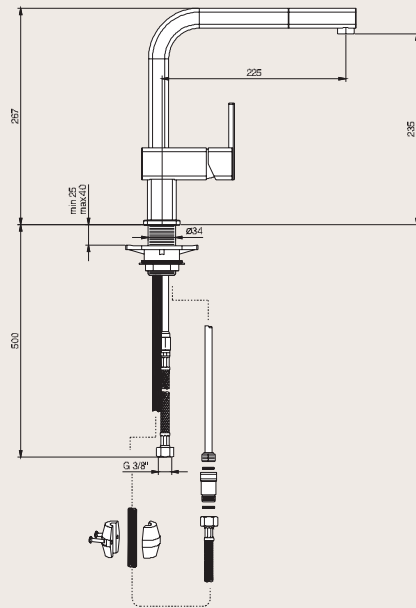

## Taps and soap dispensers

Product type	Art.no.	Colour/material	Description	EURO excl. VAI
Swivel spout	115.0059.335	Chrome	Swivel range 180° Lever position right, left, centered	457.-

Product type	Art.no.	Colour/material	Description	EURO excl. VAI
Swivel spout	115.0086.220	Stainless steel	Swivel range 180° Lever position right, left, centered	578.-

Product type	Art.no.	Colour/material	Description	EURO excl. VAI
<b>Pull-out spout</b>	115.0059.336	Chrome	Swivel range 180° Lever position right, left, centered	489.-

Product type	Art.no.	Colour/material	Description	EURO excl. VAI
<b>Pull-out spout</b>	115.0086.179	Stainless steel	Swivel range 180° Lever position right, left, centered	638.-

Product type	Art.no.	Colour/material	Description	EURO excl. VAT
<b>Pull-out spout, slant</b>	115.0059.337	Chrome	Swivel range 120° Lever position right	525.-

Product type	Art.no.	Colour/material	Description	EURO excl. VAT
<b>Soap dispenser</b>	119.0065.210	Chrome	incl. 350 ml plastic bottle, cover	325.-