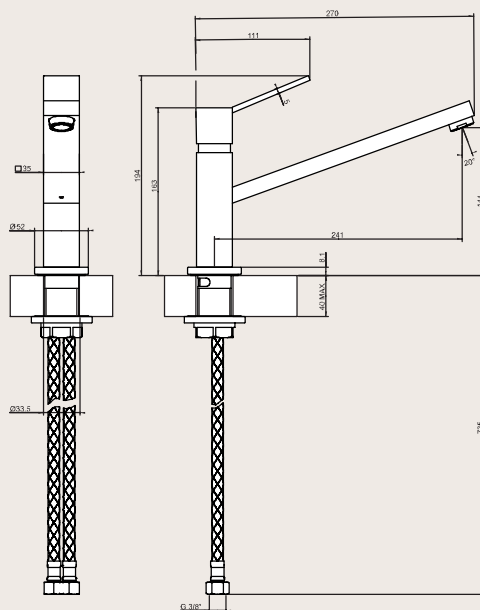

EISINGER QUATTRO

Taps and soap dispensers

Product type	Art.no.	Colour/material	Description	EURO excl. VAT
Swivel spout high	115.0007.875	Nickel matt	Swivel range 120°	630.-

Product type	Art.no.	Colour/material	Description	EURO excl. VAT
Swivel spout	115.0059.331	Chrome	Swivel range 120°	515.-
	115.0059.333	Nickel matt		625.-

Product type	Art.no.	Colour/material	Description	EURO excl. VAT
Pull-out spout	115.0017.232	Nickel matt	Swivel range 170° Lever position right	645.-

Operating lever to be fitted on the right

Product type	Art.no.	Colour/material	Description	EURO excl. VAT
Wall-mounted tap	115.0044.862	Chrome	Swivel range 180°	835.-
	115.0044.866	Nickel matt	Lever position right	985.-