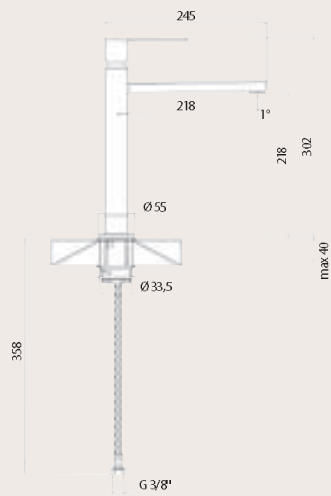

EISINGER QUATTRO

Taps and soap dispensers

Product type	Art.no.	Colour/material	Description	EURO excl. VAT
Swivel spout high	115.0007.875	Nickel matt	Swivel range 120°	630.-

Product type	Art.no.	Colour/material	Description	EURO excl. VAT
Swivel spout	115.0059.331	Chrome	Swivel range 120°	515.-
	115.0059.333	Nickel matt		625.-

Product type	Art.no.	Colour/material	Description	EURO excl. VAT
Pull-out spout	115.0017.232	Nickel matt	Swivel range 170° Lever position right	645.-

Operating lever to be fitted on the right

Product type	Art.no.	Colour/material	Description	EURO excl. VAT
Wall-mounted tap	115.0044.862	Chrome	Swivel range 180°	835.-
	115.0044.866	Nickel matt	Lever position right	985.-