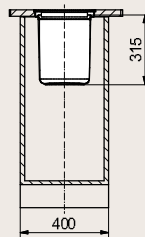

EISINGER KEA

Waste Systems

Product type	Art.no.	Cabinet size mm	Size mm	Bin mm	Description	EURO excl. VAI
KEA 12 topmounted	134.0014.135	400	315 x 315	Ø 235	Container in green	165.-
KEA 12 flushmounted	134.0014.136				plastic, stainless steel lid	181.-

▼ (Installation from above)

✕ (Flushmounted)

Product type	Art.no.	Cabinet size mm	Size mm	Bin mm	Description	EURO excl. VAT
KEA 6 I topmounted	134.0014.155	275	300 x 300	Ø 173,5	Container in stainless steel, stainless steel lid	255.-
KEA 6 I flushmounted	134.0014.156		300 x 173,5	Ø 300		271.-

▼ (Installation from above)

✕ (Flushmounted)

Product type	Art.no.	Cabinet size mm	Size mm	Bin mm	Description	EURO excl. VAI
KEA 10 topmounted	134.0050.067	275	245 x 245	194 x 194 x 300	Container in plastic, stainless steel lid	161.-

▼ (Installation from above)

Product type	Art.no.	Cabinet size mm	Size mm	Bin mm	Description	EURO excl. VAI
KEA 5 topmounted	134.0050.066	275	245 x 150	194 x 99 x 300	Container in plastic, stainless steel lid	142.-