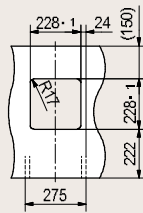

EISINGER KEA

Waste Systems

Product type	Art.no.	Cabinet size mm	Size mm	Bin mm	Description	EURO excl. VAI
KEA 12 topmounted	134.0014.135	400	315 x 315	Ø 235	Container in green	165.-
KEA 12 flushmounted	134.0014.136				plastic, stainless steel lid	181.-

▼ (Installation from above)

✕ (Flushmounted)

Product type	Art.no.	Cabinet size mm	Size mm	Bin mm	Description	EURO excl. VAT
KEA 6 I topmounted	134.0014.155	275	300 x 300	Ø 173,5	Container in stainless steel, stainless steel lid	255.-
KEA 6 I flushmounted	134.0014.156		300 x 173,5	Ø 300		271.-

▼ (Installation from above)

✕ (Flushmounted)

Product type	Art.no.	Cabinet size mm	Size mm	Bin mm	Description	EURO excl. VAI
KEA 10 topmounted	134.0050.067	275	245 x 245	194 x 194 x 300	Container in plastic, stainless steel lid	161.-

▼ (Installation from above)

Product type	Art.no.	Cabinet size mm	Size mm	Bin mm	Description	EURO excl. VAI
KEA 5 topmounted	134.0050.066	275	245 x 150	194 x 99 x 300	Container in plastic, stainless steel lid	142.-