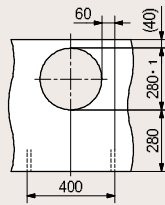

EISINGER KEA

Waste Systems

Product type	Art.no.	Cabinet size mm	Size mm	Bin mm	Description	EURO excl. VAI
KEA 12 topmounted	134.0014.135	400	315 x 315	Ø 235	Container in green	165.-
KEA 12 flushmounted	134.0014.136				plastic, stainless steel lid	181.-

▼ (Installation from above)

✕ (Flushmounted)

Product type	Art.no.	Cabinet size mm	Size mm	Bin mm	Description	EURO excl. VAT
KEA 6 I topmounted	134.0014.155	275	300 x 300	Ø 173,5	Container in stainless steel, stainless steel lid	255.-
KEA 6 I flushmounted	134.0014.156		300 x 173,5	Ø 300		271.-

▼ (Installation from above)

✕ (Flushmounted)

Product type	Art.no.	Cabinet size mm	Size mm	Bin mm	Description	EURO excl. VAI
KEA 10 topmounted	134.0050.067	275	245 x 245	194 x 194 x 300	Container in plastic, stainless steel lid	161.-

▼ (Installation from above)

Product type	Art.no.	Cabinet size mm	Size mm	Bin mm	Description	EURO excl. VAI
KEA 5 topmounted	134.0050.066	275	245 x 150	194 x 99 x 300	Container in plastic, stainless steel lid	142.-