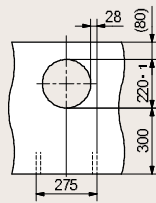

EISINGER KEA

Waste Systems

Product type	Art.no.	Cabinet size mm	Size mm	Bin mm	Description	EURO excl. VAI
KEA 12 topmounted	134.0014.135	400	315 x 315	Ø 235	Container in green	165.-
KEA 12 flushmounted	134.0014.136				plastic, stainless steel lid	181.-

▼ (Installation from above)

✕ (Flushmounted)

Product type	Art.no.	Cabinet size mm	Size mm	Bin mm	Description	EURO excl. VAT
KEA 6 I topmounted	134.0014.155	275	300 x 300	Ø 173,5	Container in stainless steel, stainless steel lid	255.-
KEA 6 I flushmounted	134.0014.156		300 x 173,5	Ø 300		271.-

▼ (Installation from above)

✕ (Flushmounted)

Product type	Art.no.	Cabinet size mm	Size mm	Bin mm	Description	EURO excl. VAI
KEA 10 topmounted	134.0050.067	275	245 x 245	194 x 194 x 300	Container in plastic, stainless steel lid	161.-

▼ (Installation from above)

Product type	Art.no.	Cabinet size mm	Size mm	Bin mm	Description	EURO excl. VAI
KEA 5 topmounted	134.0050.066	275	245 x 150	194 x 99 x 300	Container in plastic, stainless steel lid	142.-