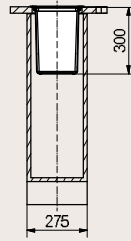

▼ (Installation from above)

✕ (Flushmounted)

Product type	Art.no.	Cabinet size mm	Size mm	Bin mm	Description	EURO excl. VAT
KEA 6 I topmounted	134.0014.155	275	300 x 300	Ø 173,5	Container in stainless steel, stainless steel lid	255.-
KEA 6 I flushmounted	134.0014.156		300 x 173,5	Ø 300		271.-

▼ (Installation from above)

✕ (Flushmounted)

Product type	Art.no.	Cabinet size mm	Size mm	Bin mm	Description	EURO excl. VAI
KEA 10 topmounted	134.0050.067	275	245 x 245	194 x 194 x 300	Container in plastic, stainless steel lid	161.-

▼ (Installation from above)

Product type	Art.no.	Cabinet size mm	Size mm	Bin mm	Description	EURO excl. VAI
KEA 5 topmounted	134.0050.066	275	245 x 150	194 x 99 x 300	Container in plastic, stainless steel lid	142.-