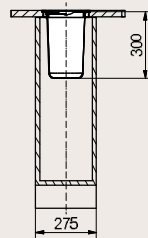

EISINGER KEA

Waste Systems

Product type	Art.no.	Cabinet size mm	Size mm	Bin mm	Description	EURO excl. VAI
KEA 12 topmounted	134.0014.135	400	315 x 315	Ø 235	Container in green	165.-
KEA 12 flushmounted	134.0014.136				plastic, stainless steel lid	181.-

▼ (Installation from above)

✕ (Flushmounted)

Product type	Art.no.	Cabinet size mm	Size mm	Bin mm	Description	EURO excl. VAT
KEA 6 I topmounted	134.0014.155	275	300 x 300	Ø 173,5	Container in stainless steel, stainless steel lid	255.-
KEA 6 I flushmounted	134.0014.156		300 x 173,5	Ø 300		271.-

▼ (Installation from above)

✕ (Flushmounted)

Product type	Art.no.	Cabinet size mm	Size mm	Bin mm	Description	EURO excl. VAI
KEA 10 topmounted	134.0050.067	275	245 x 245	194 x 194 x 300	Container in plastic, stainless steel lid	161.-

▼ (Installation from above)

Product type	Art.no.	Cabinet size mm	Size mm	Bin mm	Description	EURO excl. VAI
KEA 5 topmounted	134.0050.066	275	245 x 150	194 x 99 x 300	Container in plastic, stainless steel lid	142.-