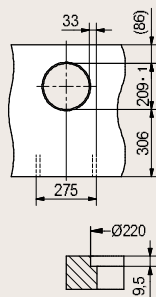

EISINGER KEA

Waste Systems

Product type	Art.no.	Cabinet size mm	Size mm	Bin mm	Description	EURO excl. VAI
KEA 12 topmounted	134.0014.135	400	315 x 315	Ø 235	Container in green	165.-
KEA 12 flushmounted	134.0014.136				plastic, stainless steel lid	181.-

▼ (Installation from above)

✕ (Flushmounted)

Product type	Art.no.	Cabinet size mm	Size mm	Bin mm	Description	EURO excl. VAT
KEA 6 I topmounted	134.0014.155	275	300 x 300	Ø 173,5	Container in stainless steel, stainless steel lid	255.-
KEA 6 I flushmounted	134.0014.156		300 x 173,5	Ø 300		271.-

▼ (Installation from above)

✕ (Flushmounted)

Product type	Art.no.	Cabinet size mm	Size mm	Bin mm	Description	EURO excl. VAI
KEA 10 topmounted	134.0050.067	275	245 x 245	194 x 194 x 300	Container in plastic, stainless steel lid	161.-

▼ (Installation from above)

Product type	Art.no.	Cabinet size mm	Size mm	Bin mm	Description	EURO excl. VAI
KEA 5 topmounted	134.0050.066	275	245 x 150	194 x 99 x 300	Container in plastic, stainless steel lid	142.-