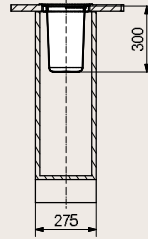

EISINGER KEA

Waste Systems

Product type	Art.no.	Cabinet size mm	Size mm	Bin mm	Description	EURO excl. VAI
KEA 12 topmounted	134.0014.135	400	315 x 315	Ø 235	Container in green	165.-
KEA 12 flushmounted	134.0014.136				plastic, stainless steel lid	181.-

▼ (Installation from above)

✕ (Flushmounted)

Product type	Art.no.	Cabinet size mm	Size mm	Bin mm	Description	EURO excl. VAT
KEA 6 I topmounted	134.0014.155	275	300 x 300	Ø 173,5	Container in stainless steel, stainless steel lid	255.-
KEA 6 I flushmounted	134.0014.156		300 x 173,5	Ø 300		271.-

▼ (Installation from above)

✕ (Flushmounted)

Product type	Art.no.	Cabinet size mm	Size mm	Bin mm	Description	EURO excl. VAI
KEA 10 topmounted	134.0050.067	275	245 x 245	194 x 194 x 300	Container in plastic, stainless steel lid	161.-

▼ (Installation from above)

Product type	Art.no.	Cabinet size mm	Size mm	Bin mm	Description	EURO excl. VAI
KEA 5 topmounted	134.0050.066	275	245 x 150	194 x 99 x 300	Container in plastic, stainless steel lid	142.-