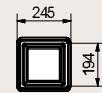

▼ (Installation from above)

✕ (Flushmounted)

Product type	Art.no.	Cabinet size mm	Size mm	Bin mm	Description	EURO excl. VAT
KEA 6 I topmounted	134.0014.155	275	300 x 300	Ø 173,5	Container in stainless steel, stainless steel lid	255.-
KEA 6 I flushmounted	134.0014.156		300 x 173,5	Ø 300		271.-

▼ (Installation from above)

✕ (Flushmounted)

Product type	Art.no.	Cabinet size mm	Size mm	Bin mm	Description	EURO excl. VAI
KEA 10 topmounted	134.0050.067	275	245 x 245	194 x 194 x 300	Container in plastic, stainless steel lid	161.-

▼ (Installation from above)

Product type	Art.no.	Cabinet size mm	Size mm	Bin mm	Description	EURO excl. VAI
KEA 5 topmounted	134.0050.066	275	245 x 150	194 x 99 x 300	Container in plastic, stainless steel lid	142.-