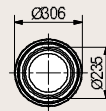

EISINGER KEA

Waste Systems

Product type	Art.no.	Cabinet size mm	Size mm	Bin mm	Description	EURO excl. VAI
KEA 12 topmounted	134.0014.135	400	315 x 315	Ø 235	Container in green	165.-
KEA 12 flushmounted	134.0014.136				plastic, stainless steel lid	181.-

▼ (Installation from above)

✕ (Flushmounted)

Product type	Art.no.	Cabinet size mm	Size mm	Bin mm	Description	EURO excl. VAT
KEA 6 I topmounted	134.0014.155	275	300 x 300	Ø 173,5	Container in stainless steel, stainless steel lid	255.-
KEA 6 I flushmounted	134.0014.156		300 x 173,5	Ø 300		271.-

▼ (Installation from above)

✕ (Flushmounted)

Product type	Art.no.	Cabinet size mm	Size mm	Bin mm	Description	EURO excl. VAI
KEA 10 topmounted	134.0050.067	275	245 x 245	194 x 194 x 300	Container in plastic, stainless steel lid	161.-

▼ (Installation from above)

Product type	Art.no.	Cabinet size mm	Size mm	Bin mm	Description	EURO excl. VAI
KEA 5 topmounted	134.0050.066	275	245 x 150	194 x 99 x 300	Container in plastic, stainless steel lid	142.-