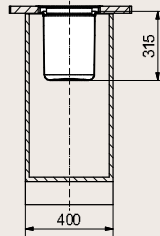

EISINGER KEA

Waste Systems

Product type	Art.no.	Cabinet size mm	Size mm	Bin mm	Description	EURO excl. VAI
KEA 12 topmounted	134.0014.135	400	315 x 315	Ø 235	Container in green	165.-
KEA 12 flushmounted	134.0014.136				plastic, stainless steel lid	181.-

▼ (Installation from above)

✕ (Flushmounted)

Product type	Art.no.	Cabinet size mm	Size mm	Bin mm	Description	EURO excl. VAT
KEA 6 I topmounted	134.0014.155	275	300 x 300	Ø 173,5	Container in stainless steel, stainless steel lid	255.-
KEA 6 I flushmounted	134.0014.156		300 x 173,5	Ø 300		271.-

▼ (Installation from above)

✕ (Flushmounted)

Product type	Art.no.	Cabinet size mm	Size mm	Bin mm	Description	EURO excl. VAI
KEA 10 topmounted	134.0050.067	275	245 x 245	194 x 194 x 300	Container in plastic, stainless steel lid	161.-

▼ (Installation from above)

Product type	Art.no.	Cabinet size mm	Size mm	Bin mm	Description	EURO excl. VAI
KEA 5 topmounted	134.0050.066	275	245 x 150	194 x 99 x 300	Container in plastic, stainless steel lid	142.-