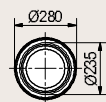

EISINGER KEA

Waste Systems

Product type	Art.no.	Cabinet size mm	Size mm	Bin mm	Description	EURO excl. VAI
KEA 12 topmounted	134.0014.135	400	315 x 315	Ø 235	Container in green	165.-
KEA 12 flushmounted	134.0014.136				plastic, stainless steel lid	181.-

▼ (Installation from above)

✕ (Flushmounted)

Product type	Art.no.	Cabinet size mm	Size mm	Bin mm	Description	EURO excl. VAT
KEA 6 I topmounted	134.0014.155	275	300 x 300	Ø 173,5	Container in stainless steel, stainless steel lid	255.-
KEA 6 I flushmounted	134.0014.156		300 x 173,5	Ø 300		271.-

▼ (Installation from above)

✕ (Flushmounted)

Product type	Art.no.	Cabinet size mm	Size mm	Bin mm	Description	EURO excl. VAI
KEA 10 topmounted	134.0050.067	275	245 x 245	194 x 194 x 300	Container in plastic, stainless steel lid	161.-

▼ (Installation from above)

Product type	Art.no.	Cabinet size mm	Size mm	Bin mm	Description	EURO excl. VAI
KEA 5 topmounted	134.0050.066	275	245 x 150	194 x 99 x 300	Container in plastic, stainless steel lid	142.-