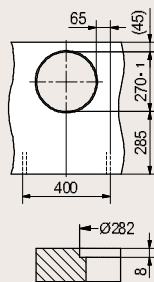

EISINGER KEA

Waste Systems

Product type	Art.no.	Cabinet size mm	Size mm	Bin mm	Description	EURO excl. VAI
KEA 12 topmounted	134.0014.135	400	315 x 315	Ø 235	Container in green	165.-
KEA 12 flushmounted	134.0014.136				plastic, stainless steel lid	181.-

▼ (Installation from above)

✕ (Flushmounted)

Product type	Art.no.	Cabinet size mm	Size mm	Bin mm	Description	EURO excl. VAT
KEA 6 I topmounted	134.0014.155	275	300 x 300	Ø 173,5	Container in stainless steel, stainless steel lid	255.-
KEA 6 I flushmounted	134.0014.156		300 x 173,5	Ø 300		271.-

▼ (Installation from above)

✕ (Flushmounted)

Product type	Art.no.	Cabinet size mm	Size mm	Bin mm	Description	EURO excl. VAI
KEA 10 topmounted	134.0050.067	275	245 x 245	194 x 194 x 300	Container in plastic, stainless steel lid	161.-

▼ (Installation from above)

Product type	Art.no.	Cabinet size mm	Size mm	Bin mm	Description	EURO excl. VAI
KEA 5 topmounted	134.0050.066	275	245 x 150	194 x 99 x 300	Container in plastic, stainless steel lid	142.-