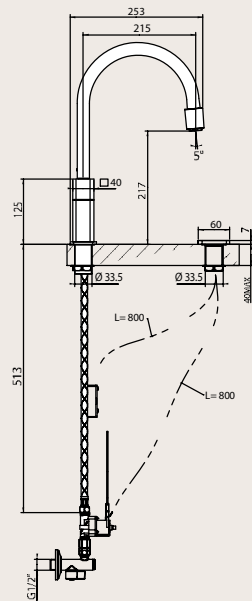

EISINGER FUTURA

Taps

Product type	Art.no.	Colour/material	Description	EURO excl. VAT
Swivel spout	115.0046.571	Chrome	with sensor Swivel range 360°	1065.-

IR sensor-controlled, touch-free electronic tap; spout swivels 360 degrees.
Photo cell can be mechanically locked (cleaning function). Built-in manual volume and temperature controllers.
Safety cut-out after 180 seconds. Normal commercial 6 V lithium CRP2 battery (included in scope of delivery).